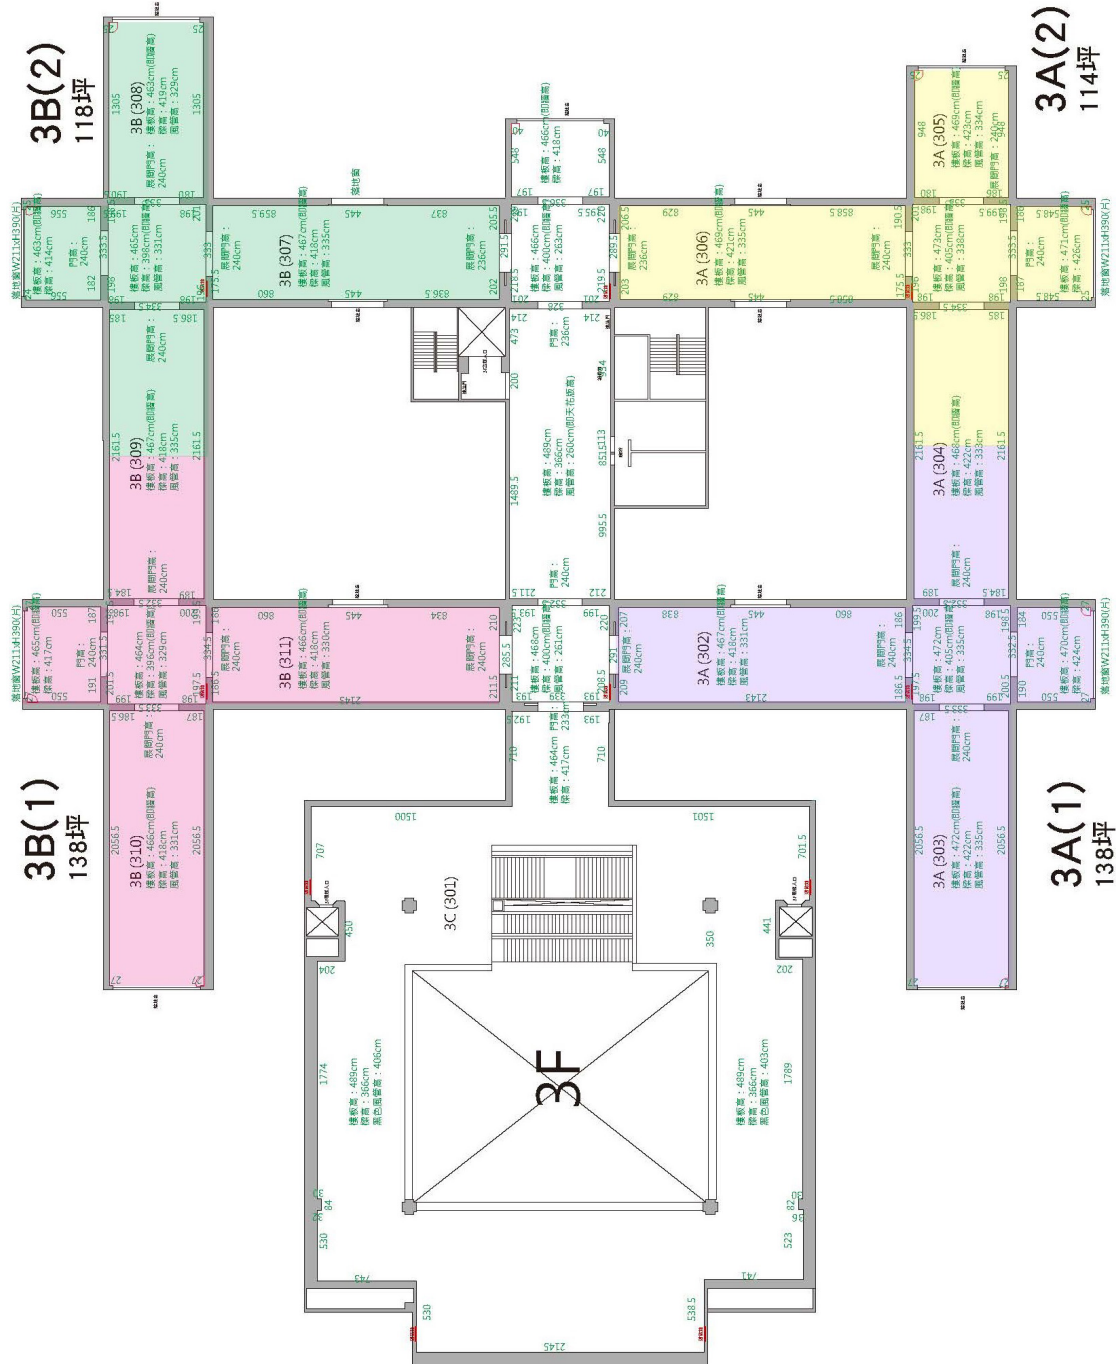

Appendix 1:

Taipei Fine Arts Museum (TFAM) Call for Exhibitions
Venue Floor Plan (3rd floor 3A(1), 3A(2), 3B(1), 3B(2))

樓板高 Finished floor level	樑高 Beam height
門高 Door height	落地窗 Floor-to-ceiling window
風管高 Vent pipe height	展間門高 Exhibition space door height
黑色風管高 Black vent pipe height	即牆高 Wall height